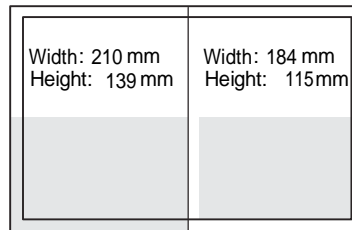

Magazine format: DIN A4 (210 mm width x 297 mm height) – Type area: 184 mm width x 246 mm height

1/1 page
trimmed

1/1 page
in type area

1/2 page horiz.
trimmed

1/2 page horiz.
in type area

1/2 page vert.
trimmed

1/2 page vert.
in type area

1/3 page horiz.
trimmed

1/3 page horiz.
in type area

1/3 page vert.
trimmed

1/3 page vert.
in type area

Other ad formats on request. A bleed margin of at least 4 mm all around must be added.