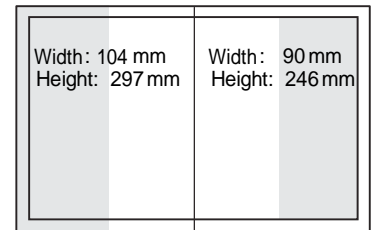

Magazine format: DIN A4 (210 mm width x 297 mm height) – Type area: 184 mm width x 246 mm height

1/1 page
trimmed

1/1 page
in type area

1/2 page horiz.
trimmed

1/2 page horiz.
in type area

1/2 page vert.
trimmed

1/2 page vert.
in type area

1/3 page horiz.
trimmed

1/3 page horiz.
in type area

1/3 page vert.
trimmed

1/3 page vert.
in type area

Other ad formats on request. A bleed margin of at least 4 mm all around must be added.