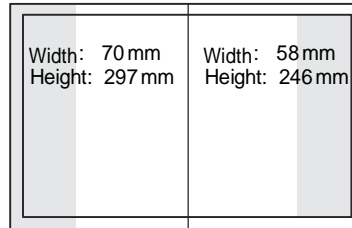

Magazine format: DIN A4 (210 mm width x 297 mm height) – Type area: 184 mm width x 246 mm height

1/1 page
trimmed

1/1 page
in type area

1/2 page horiz.
trimmed

1/2 page horiz.
in type area

1/2 page vert.
trimmed

1/2 page vert.
in type area

1/3 page horiz.
trimmed

1/3 page horiz.
in type area

1/3 page vert.
trimmed

1/3 page vert.
in type area

Other ad formats on request. A bleed margin of at least 4 mm all around must be added.