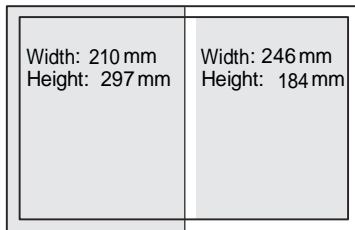

Magazine format: DIN A4 (210 mm width x 297 mm height) – Type area: 184 mm width x 246 mm height

1/1 page
trimmed

1/1 page
in type area

1/2 page horiz.
trimmed

1/2 page horiz.
in type area

1/2 page vert.
trimmed

1/2 page vert.
in type area

1/3 page horiz.
trimmed

1/3 page horiz.
in type area

1/3 page vert.
trimmed

1/3 page vert.
in type area

Other ad formats on request. A bleed margin of at least 4 mm all around must be added.