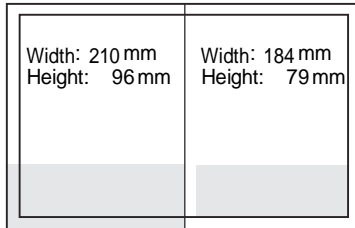

Magazine format: DIN A4 (210 mm width x 297 mm height) – Type area: 184 mm width x 246 mm height

1/1 page
trimmed

1/1 page
in type area

1/2 page horiz.
trimmed

1/2 page horiz.
in type area

1/2 page vert.
trimmed

1/2 page vert.
in type area

1/3 page horiz.
trimmed

1/3 page horiz.
in type area

1/3 page vert.
trimmed

1/3 page vert.
in type area

Other ad formats on request. A bleed margin of at least 4 mm all around must be added.